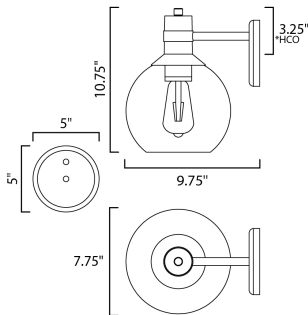

LAMPING

INPUT VOLTAGE : 120V
LUMENS : 450 Rated (400 Del.)
BULB : 1 x 6W LED E26 Medium , 6W Total
BULB INCLUDED : (Included)
DIMMABLE : Triac CL
CRI : 90+ CRI
COLOR_TEMP : 2700K
LIGHTING_DIRECTION : Down